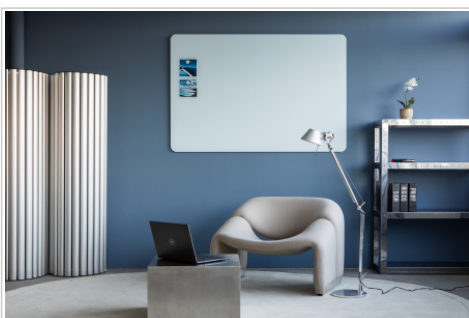

Recommended accessories

- Glassboard magnet chilly lake 5pcs (Art.No. 7-181685)
- Glassboard marker holder chilly lake (Art.No. 7-122185)
- Glassboard accessory holder chilly lake (Art.No. 7-122785)
- Glassboard starter set 11-part (Art.No. 7-125200)

Art.No. **7-104164**

GTIN **8713797108133**